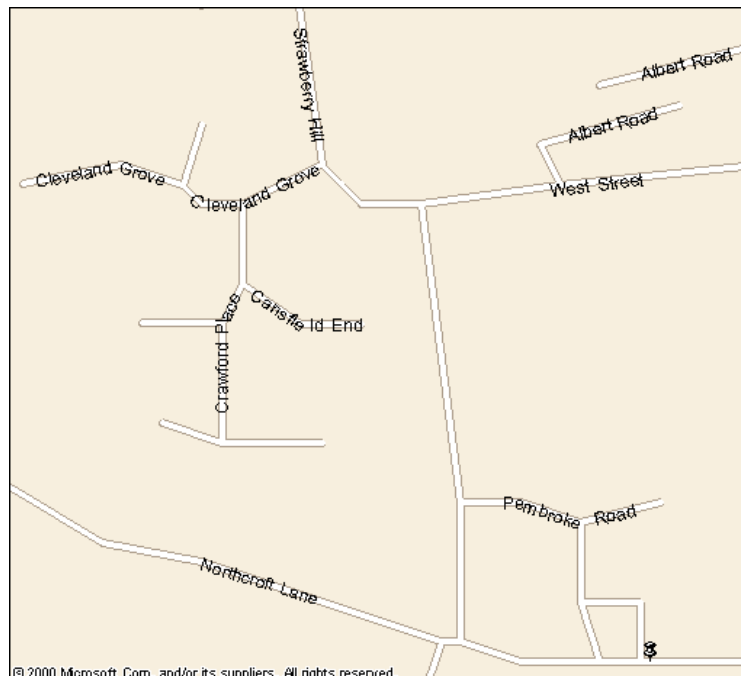

eSource Limited

16-18 Northcroft Lane
Newbury
Berkshire
RG14 1BU

Tel: 01635 508800
Fax: 01635 508841

Take the A34 Southbound from (Junction 13 M4). Do not take the first of the Newbury junctions where the (A4) is bracketed, as this will take you through the town center traffic. Take the 'Newbury' junction signposted A4, Newbury, Hungerford and Speen.

Follow the Newbury signs remembering to drive gently past the speed camera (30 mph limit) and take a right into Old Bath Road (1st turning after the MPV centre on the right and almost opposite a pub on the left called 'The Starting Gate').

Just under 1/2 mile along Old Bath Road, take a right at the mini-roundabout into Strawberry Hill.

Follow the road round the S bend (becomes West Street) and take a left into Pembroke Road, follow this round a sharp right, keeping the multi-story car park on the left, to the 'T' junction where Pembroke Road meets Northcroft Lane. The last building on the left before the 'T' is our office and on the right a public car park.

Office main entrance is in Northcroft Lane.

V from Old Bath Road

| 16-18 Northcroft Lane
Public pay and display car park