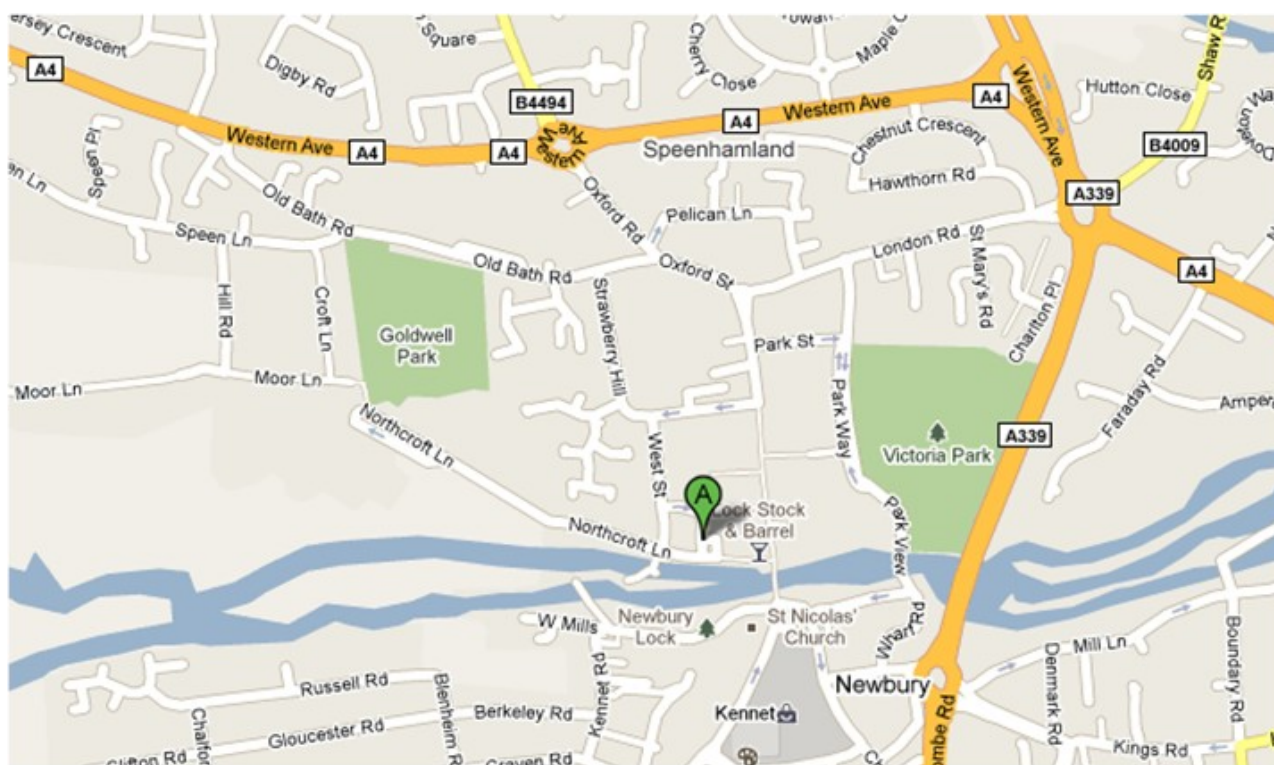

eSOURCE Limited Where We Are

Take the **A34 Southbound from (Junction 13 M4)**. Do not take the first of the Newbury junctions where the (A4) is bracketed, as this will take you through the town center traffic.

Take the '**Newbury**' junction signposted **A4**, Newbury, Hungerford and Speen.

Follow the Newbury signs remembering to drive gently past the speed camera (30 mph limit) and take a right into **Old Bath Road** (1st turning after the MPV centre on the right and almost opposite a pub on the left called 'The Starting Gate').

Just under 1/2 mile along Old Bath Road, take a **right at the mini-roundabout into Strawberry Hill**.

Follow the road round the S bend (becomes West Street) and take a **left into Pembroke Road**, follow this round a sharp right, keeping the multi-story car park on the left, to the 'T' junction where **Pembroke Road meets Northcroft Lane**. The last building on the left before the 'T' is our office and on the right a public car park.

Office main entrance is in **Northcroft Lane**

16-18 Northcroft Lane Tel: 01635 508800
Newbury Fax: 01635 508841
Berkshire
RG14 1BU